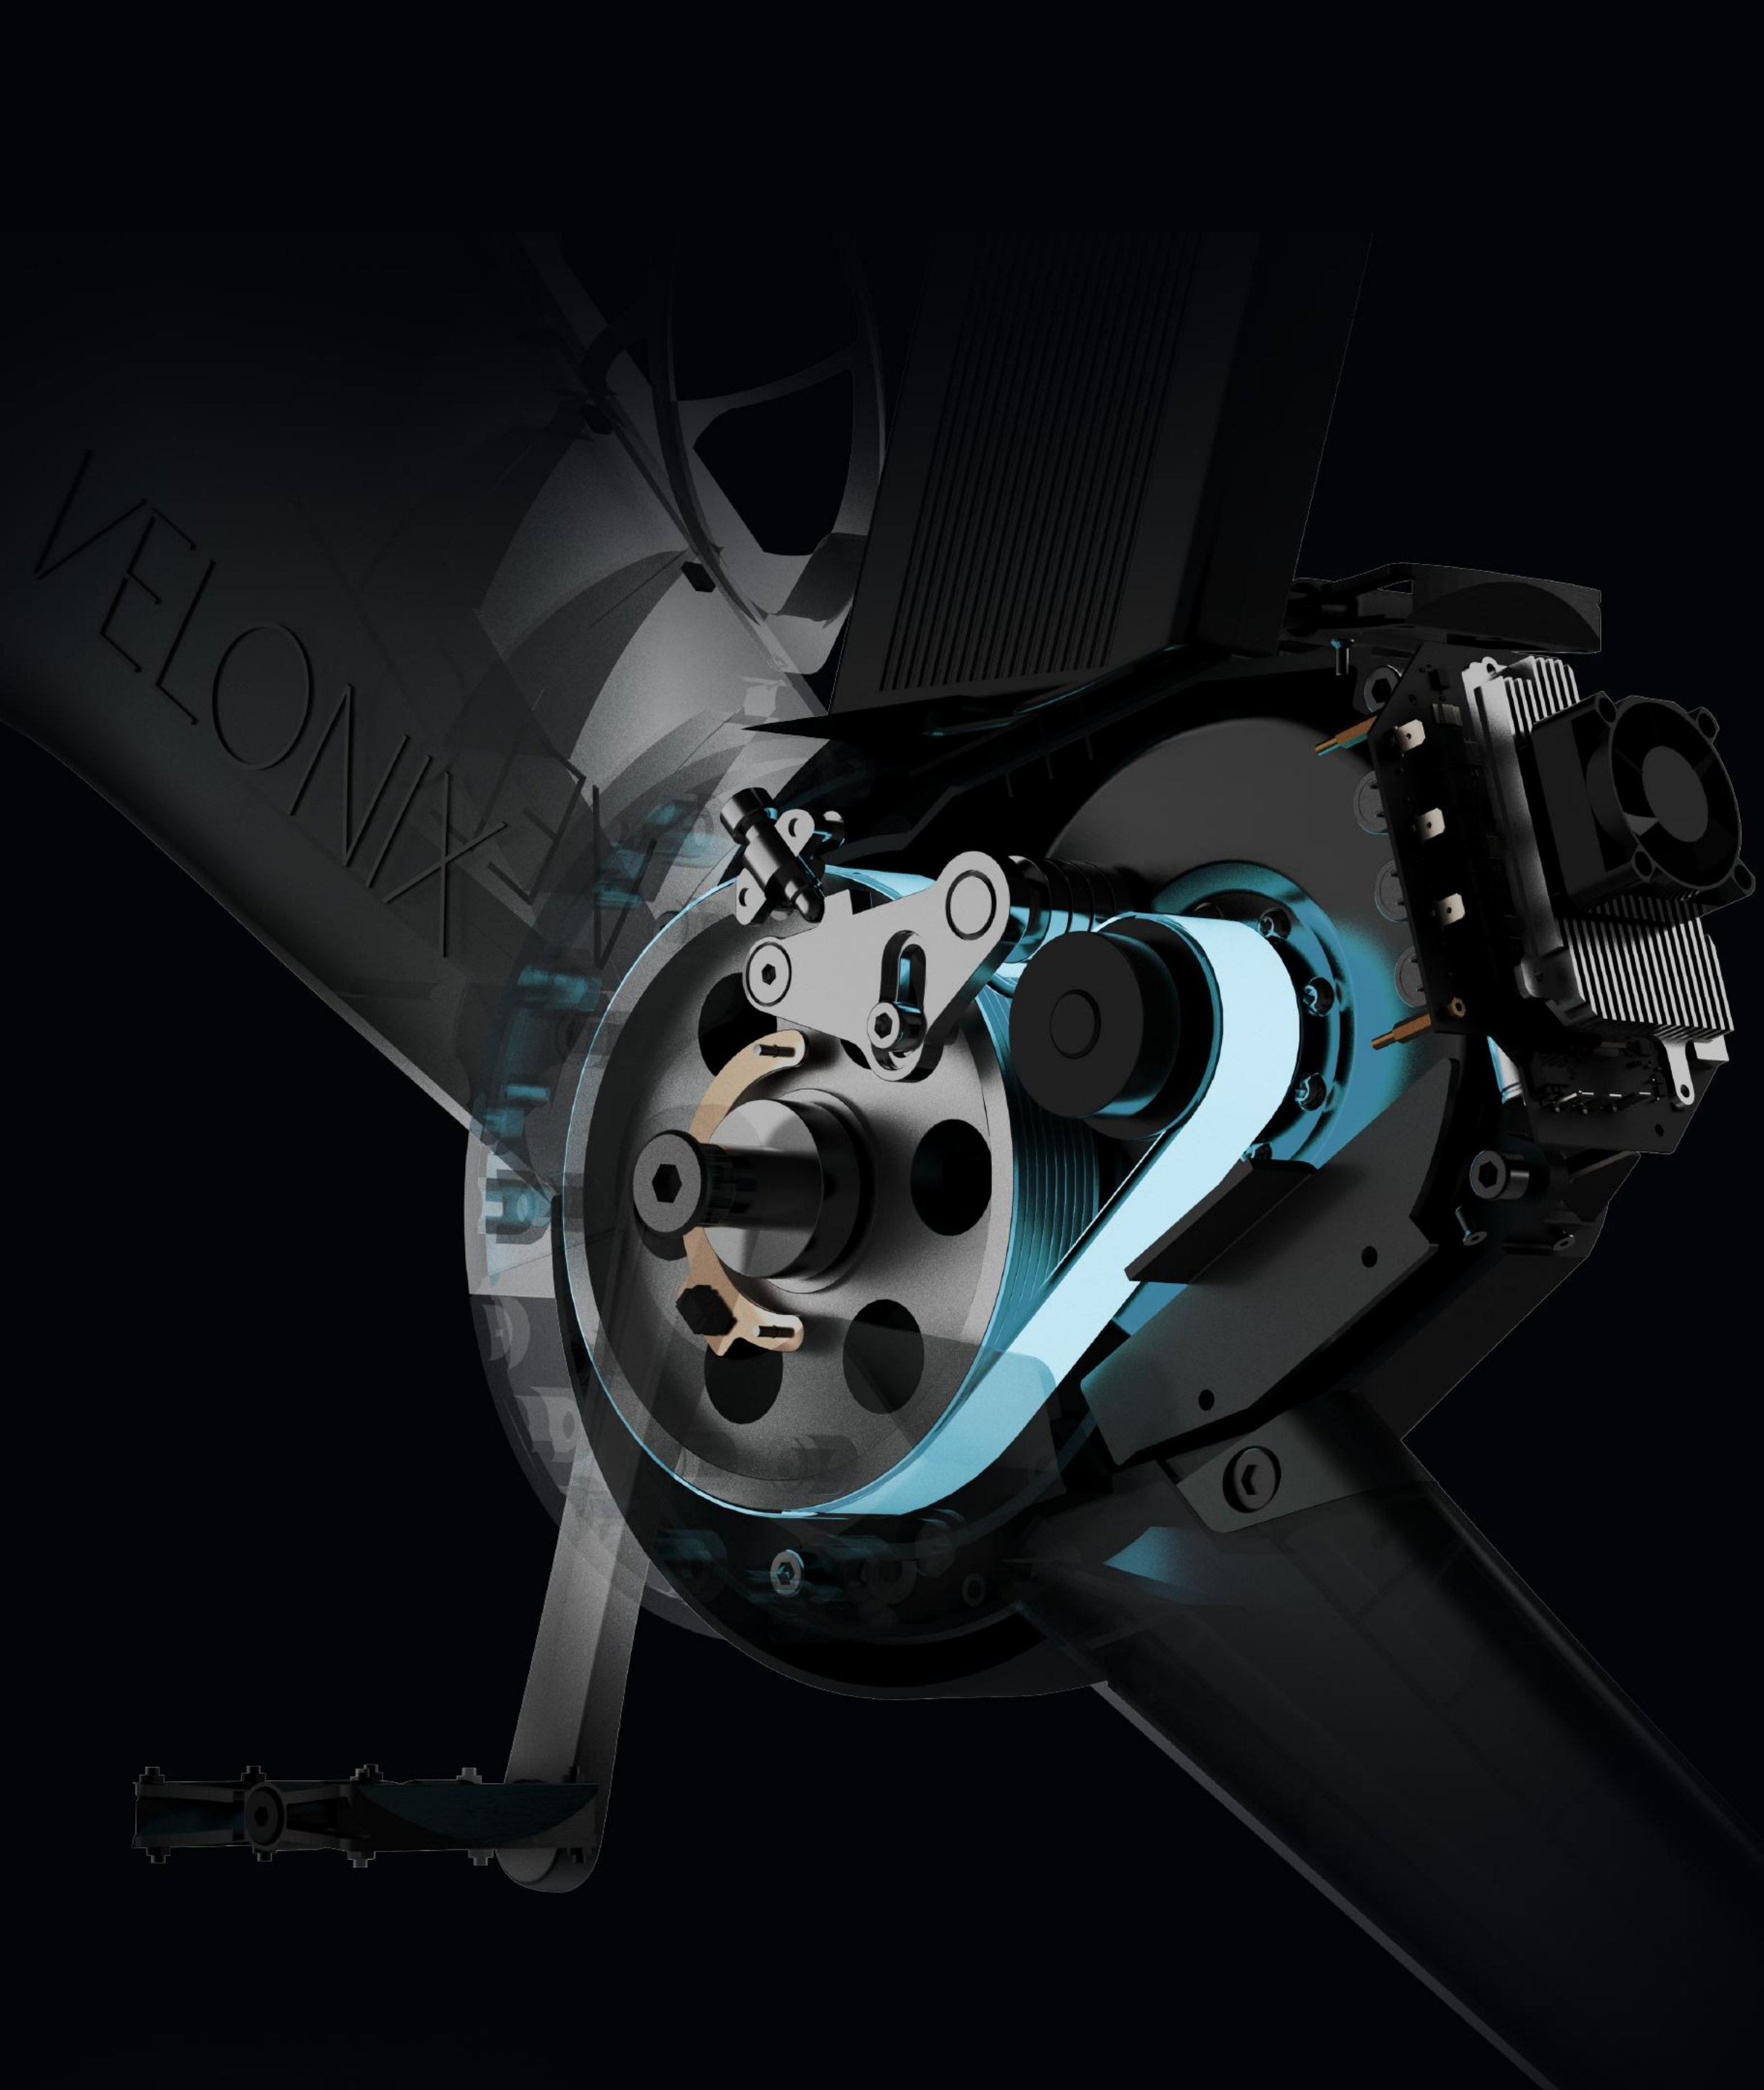

VeloNix

Velo with Next-Generation Intelligent Experience

Ride Like
Never Before.

SPEEDIANCE

2500 Tons
Automotive-grade Integrated Die-casting

Speediance Electric Powertrain
Unmatchable Cycling Experience

0-30°
Adjustable Gradient

Electric Powertrain System

2300W Peak Power

Powered by a 2300W electric powertrain system, VeloNix offers adjustable resistance for all fitness levels. 2300W is equivalent to the peak power output of an elite cyclist during a sprint. This means VeloNix's motor delivers exceptional power, meeting your intense sprint training needs. This electric powertrain system is also durable, and powered by our algorithm, delivering more scientific, accurate, and reliable data insights.

The Most Authentic Resistance

VeloNix's Electric Powertrain System offers a seamless resistance-changing experience like never before. It provides an impressive 30-degree gradient adjustment, allowing you to tackle virtual hills and terrains with ease. Plus, its advanced gear shifter simulates the feel of Shimano or SRAM systems, giving you authentic and intuitive control over your ride. Elevate your cycling experience with the perfect blend of innovation and realism.