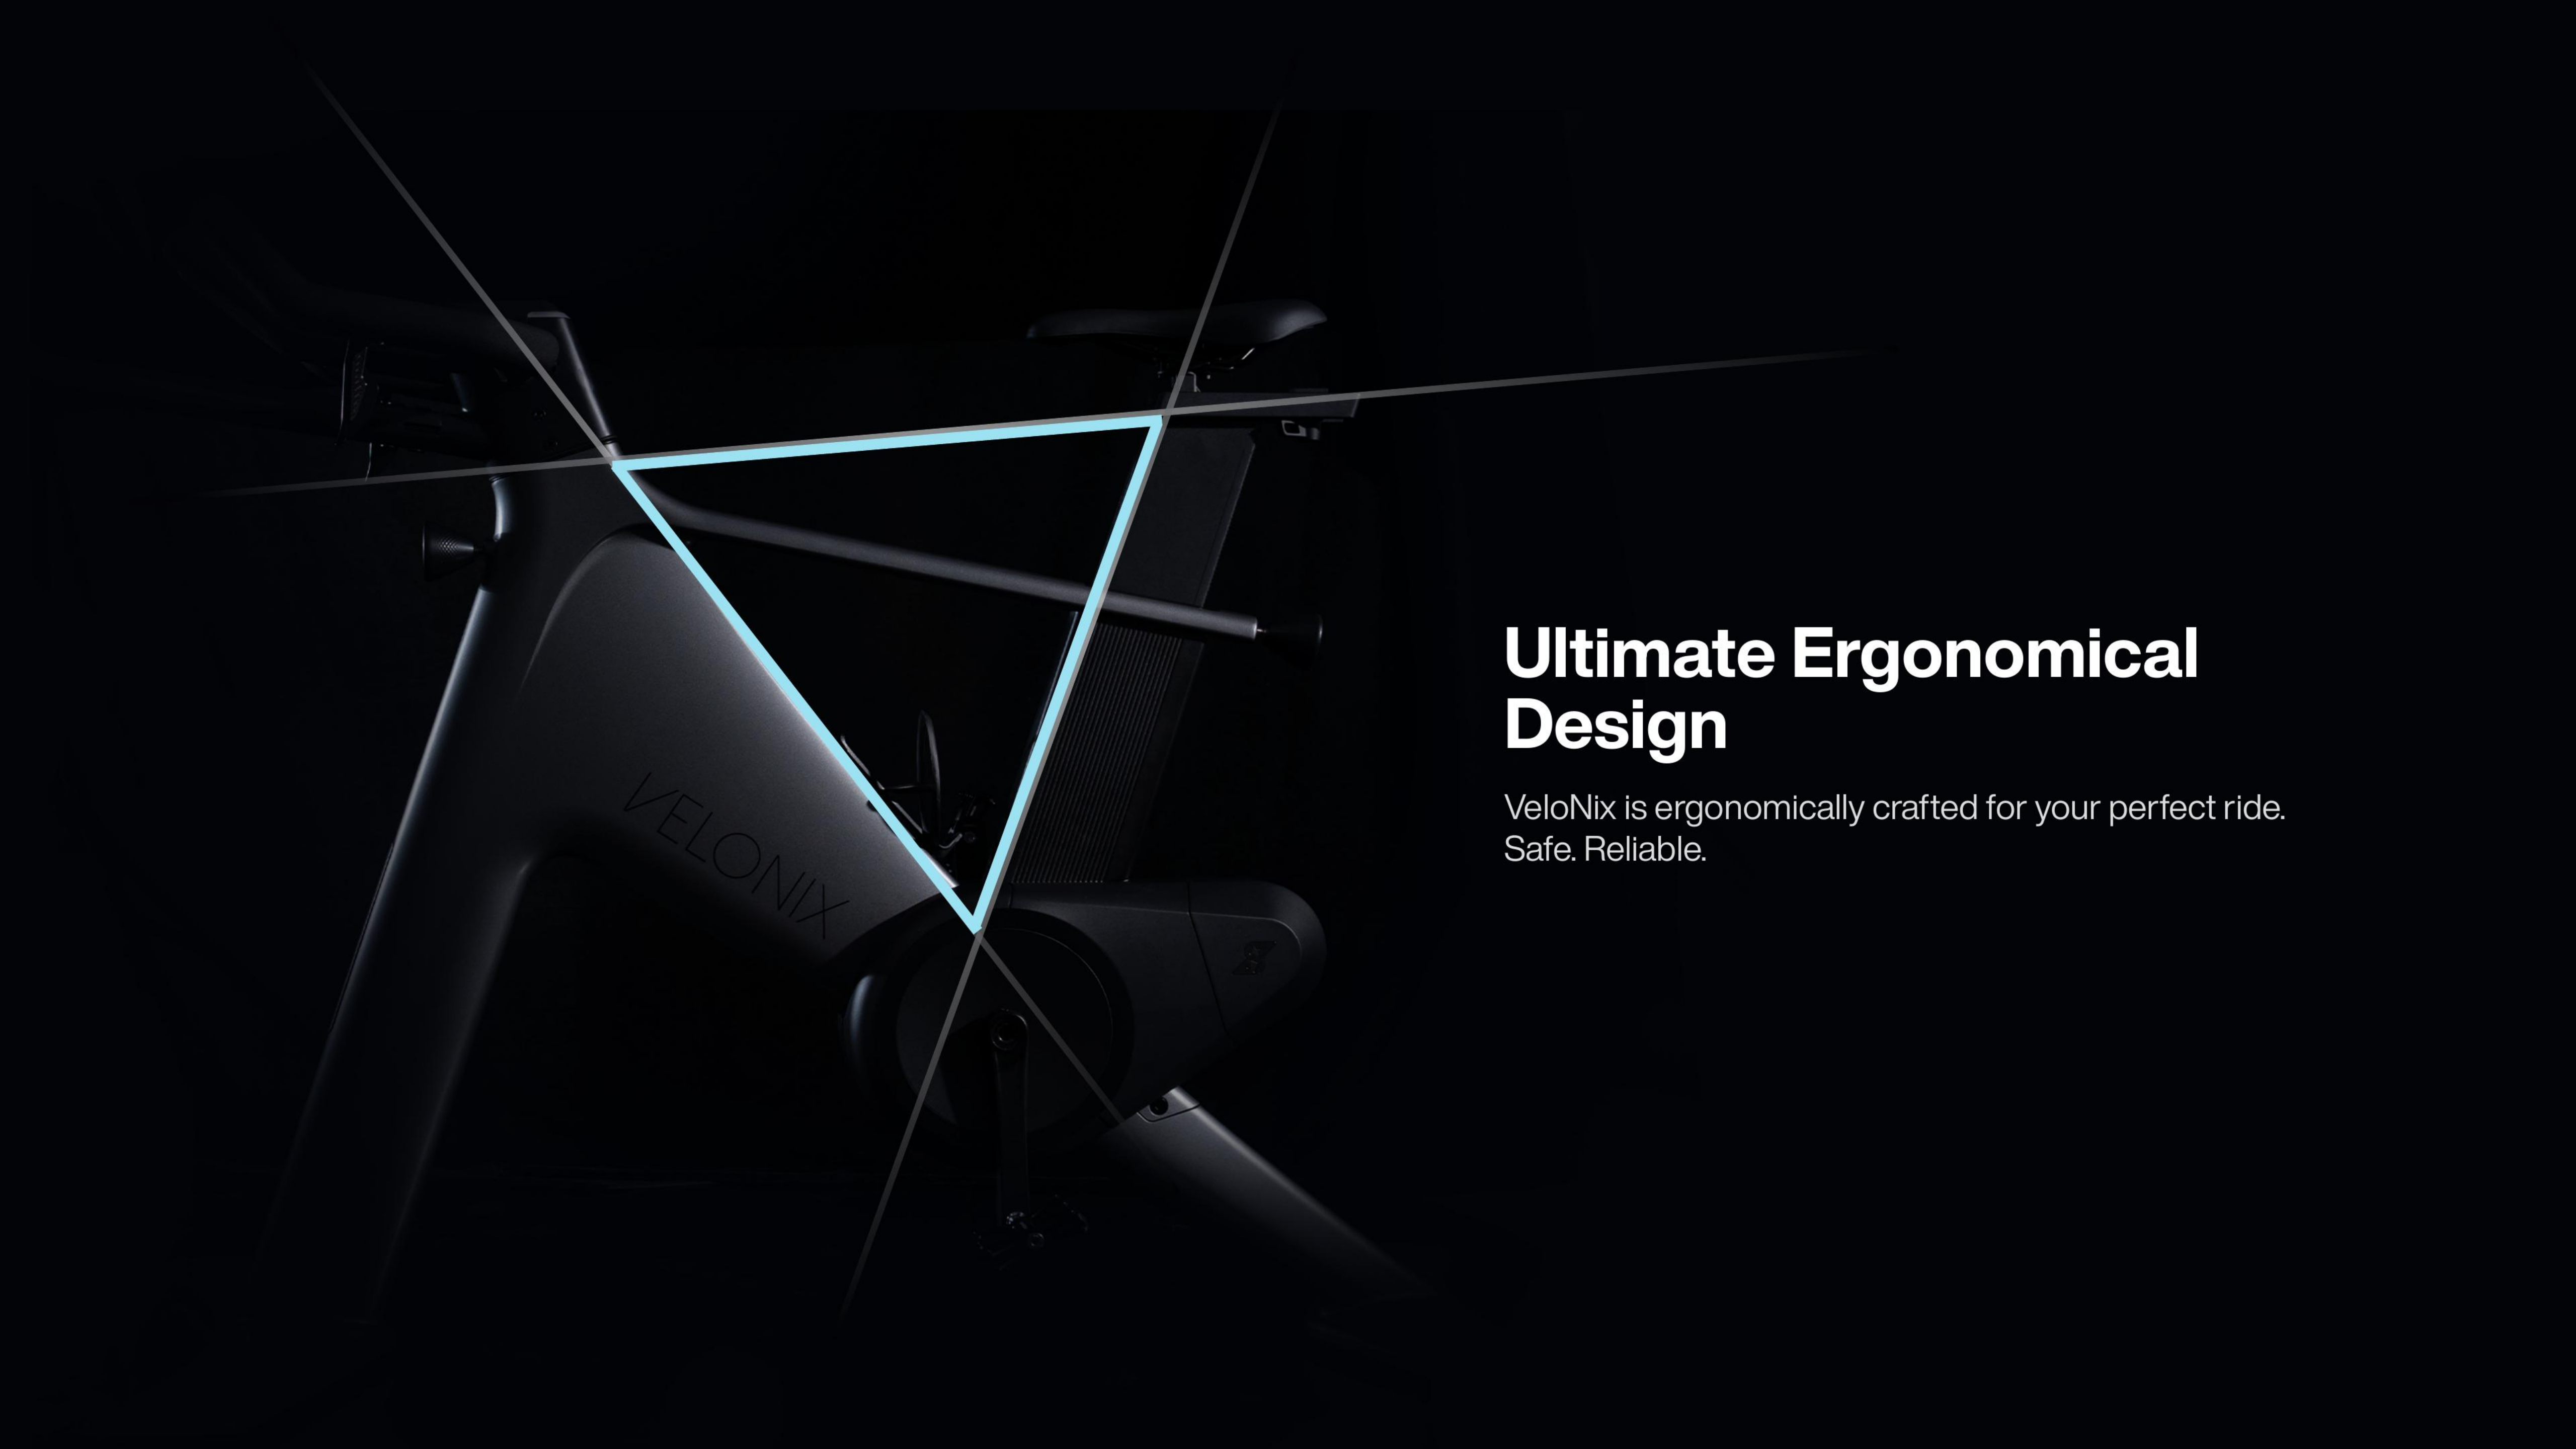

VeloNix

Velo with Next-Generation Intelligent Experience

Ride Like
Never Before.

SPEEDIANCE

2500 Tons
Automotive-grade Integrated Die-casting

Speediance Electric Powertrain
Unmatchable Cycling Experience

0-30°
Adjustable Gradient

Electric Powertrain System

2300W Peak Power

Powered by a 2300W electric powertrain system, VeloNix offers adjustable resistance for all fitness levels. 2300W is equivalent to the peak power output of an elite cyclist during a sprint. This means VeloNix's motor delivers exceptional power, meeting your intense sprint training needs. This electric powertrain system is also durable, and powered by our algorithm, delivering more scientific, accurate, and reliable data insights.

The Most Authentic Resistance

VeloNix's Electric Powertrain System offers a seamless resistance-changing experience like never before. It provides an impressive 30-degree gradient adjustment, allowing you to tackle virtual hills and terrains with ease. Plus, its advanced gear shifter simulates the feel of Shimano or SRAM systems, giving you authentic and intuitive control over your ride. Elevate your cycling experience with the perfect blend of innovation and realism.

VELONIX

Ultimate Ergonomical Design

VeloNix is ergonomically crafted for your perfect ride.
Safe. Reliable.

Quintuple Grip

Experience ultimate versatility with VeloNix's handlebar featuring five unique grip positions, allowing you to customize your ride for maximum comfort and performance.