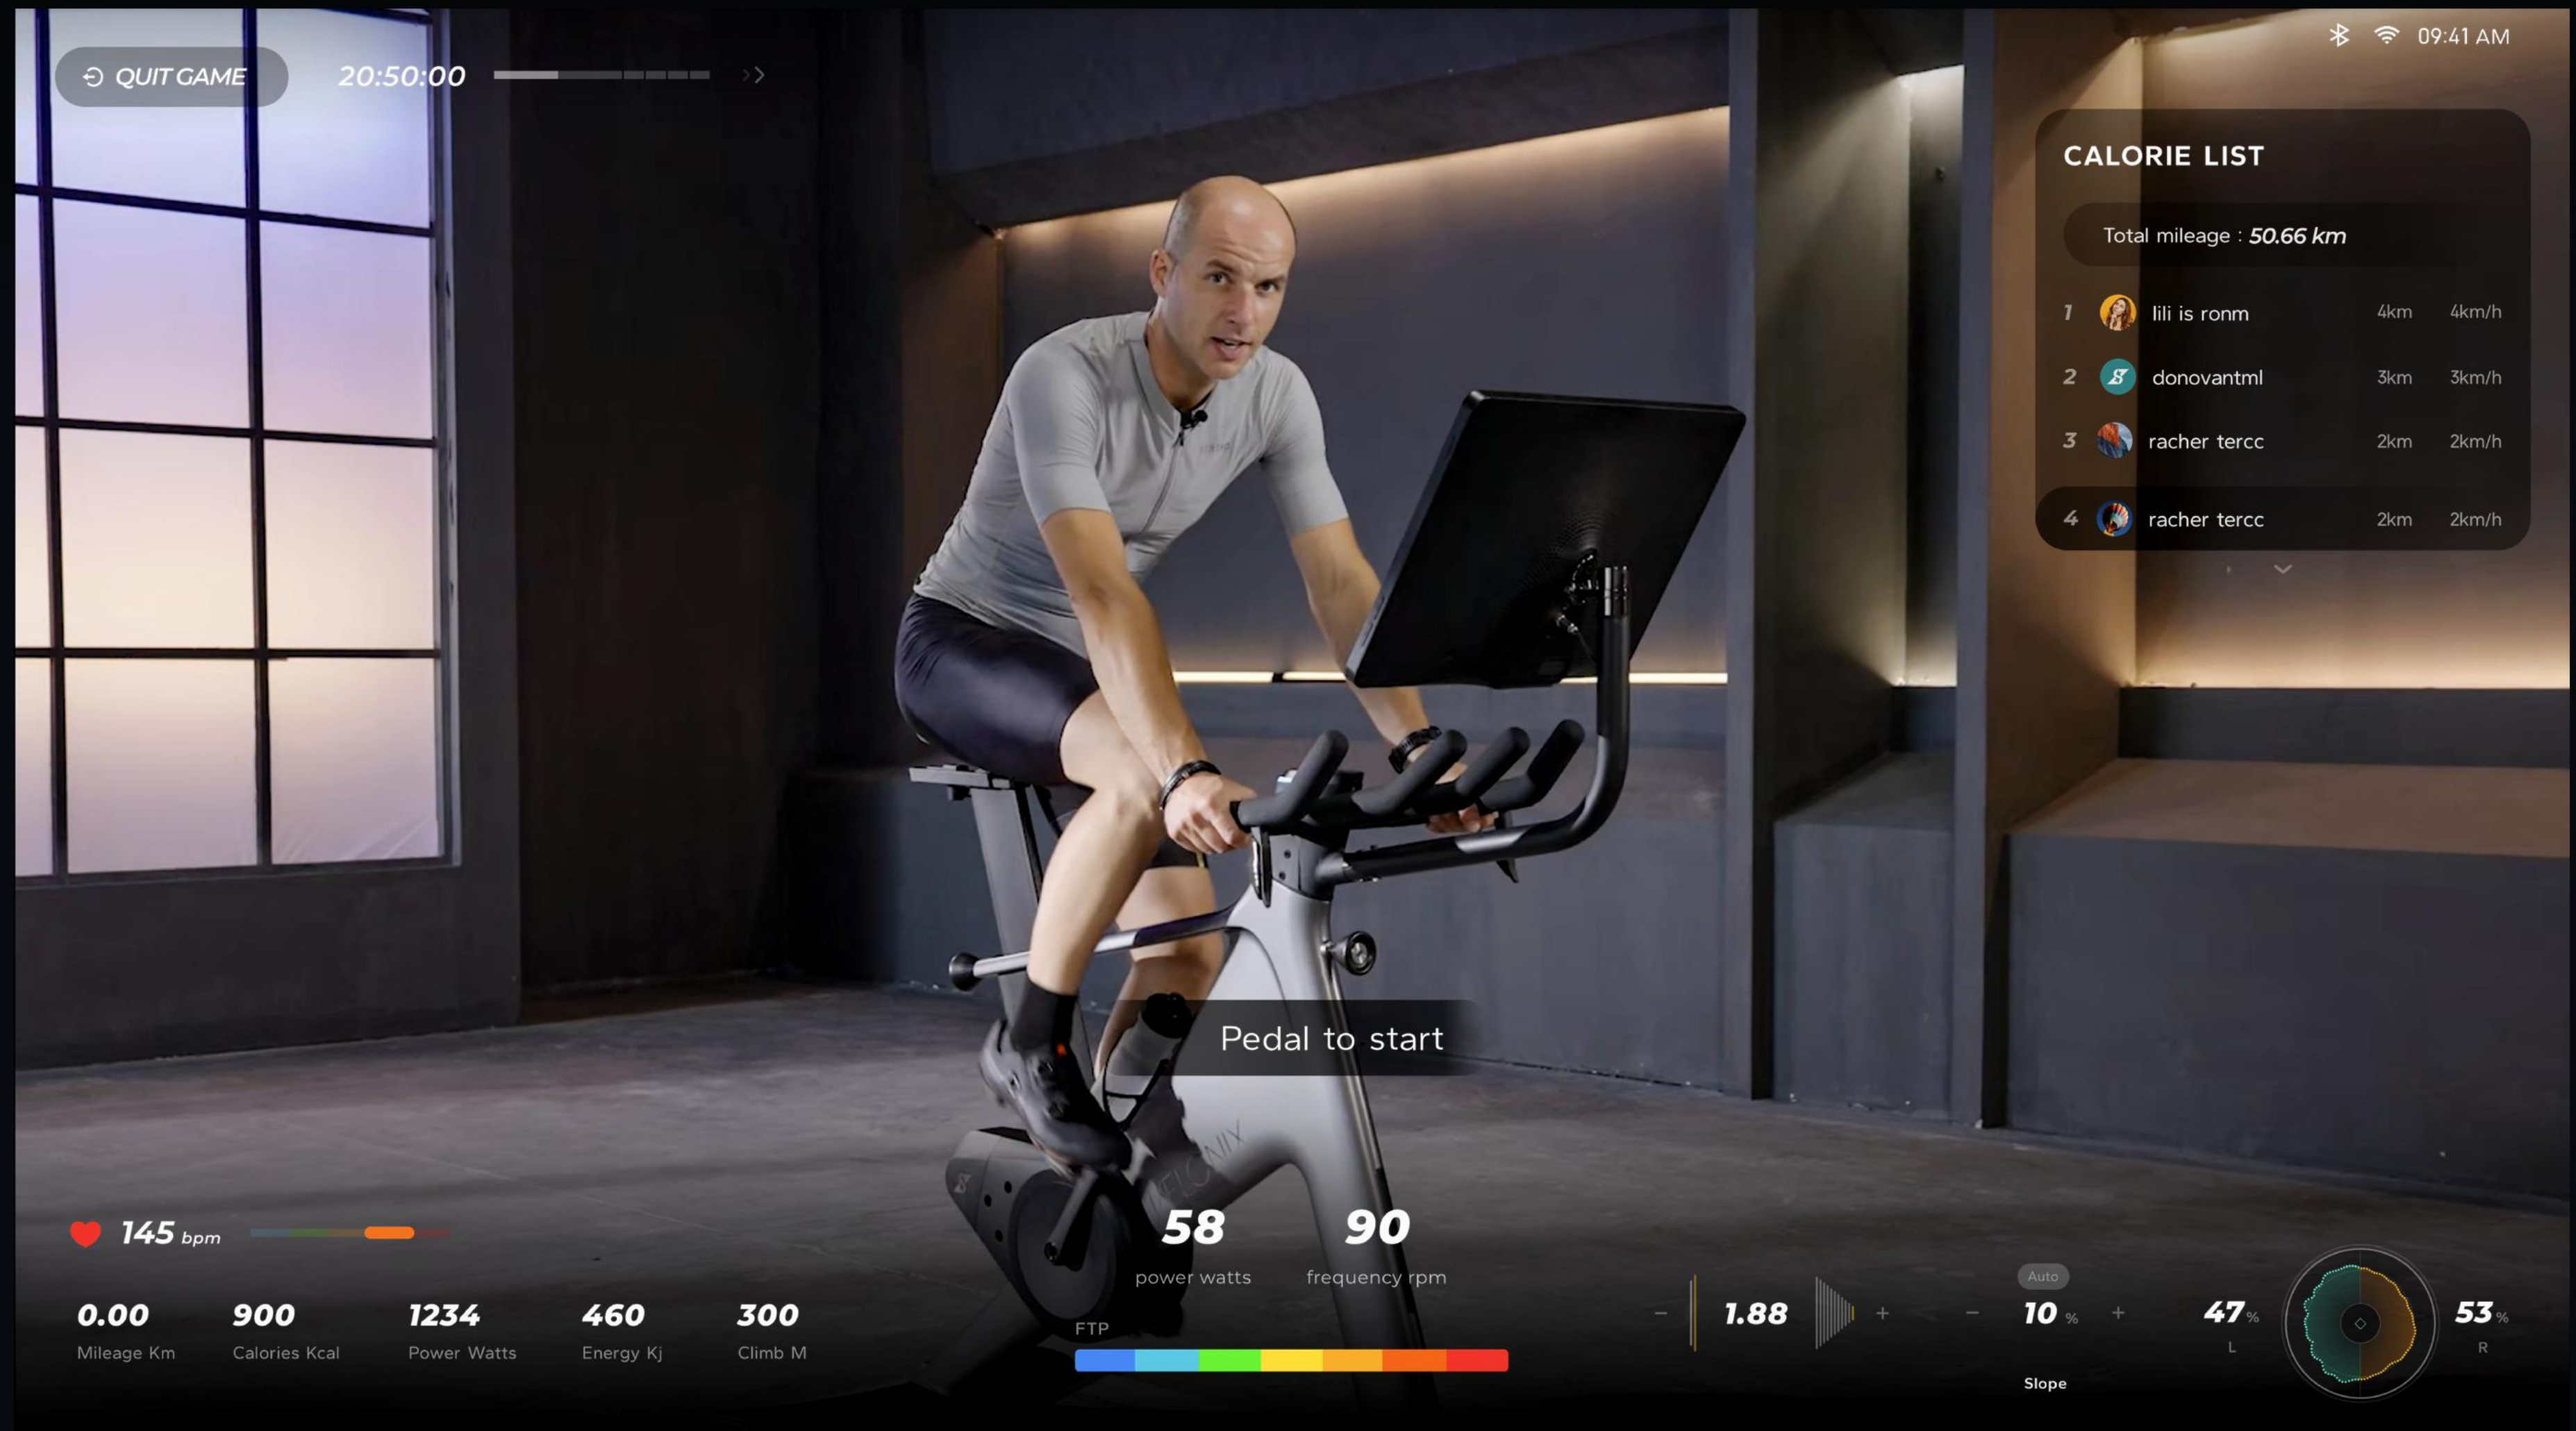

The Most Authentic Resistance

VeloNix's Electric Powertrain System offers a seamless resistance-changing experience like never before. It provides an impressive 30-degree gradient adjustment, allowing you to tackle virtual hills and terrains with ease. Plus, its advanced gear shifter simulates the feel of Shimano or SRAM systems, giving you authentic and intuitive control over your ride. Elevate your cycling experience with the perfect blend of innovation and realism.

VELONIX

Ultimate Ergonomical Design

VeloNix is ergonomically crafted for your perfect ride.
Safe. Reliable.

Quintuple Grip

Experience ultimate versatility with VeloNix's handlebar featuring five unique grip positions, allowing you to customize your ride for maximum comfort and performance.

0.85 m²

0.85 m² / 9.15 ft² of floor space with front casters for your easy mobility.

Fully Adjustable

With our adjustable saddle heights and handlebars, you're in control.

**Intelligent.
Intuitive.
Integrated.**

Classes and Workouts

— Accessible to Everyone, Everywhere

Coach-led classes designed for all fitness levels, from beginners to pros.

Explore scenic workouts that transport you to stunning locations, from the breathtaking coasts to the magnificent cliffs.