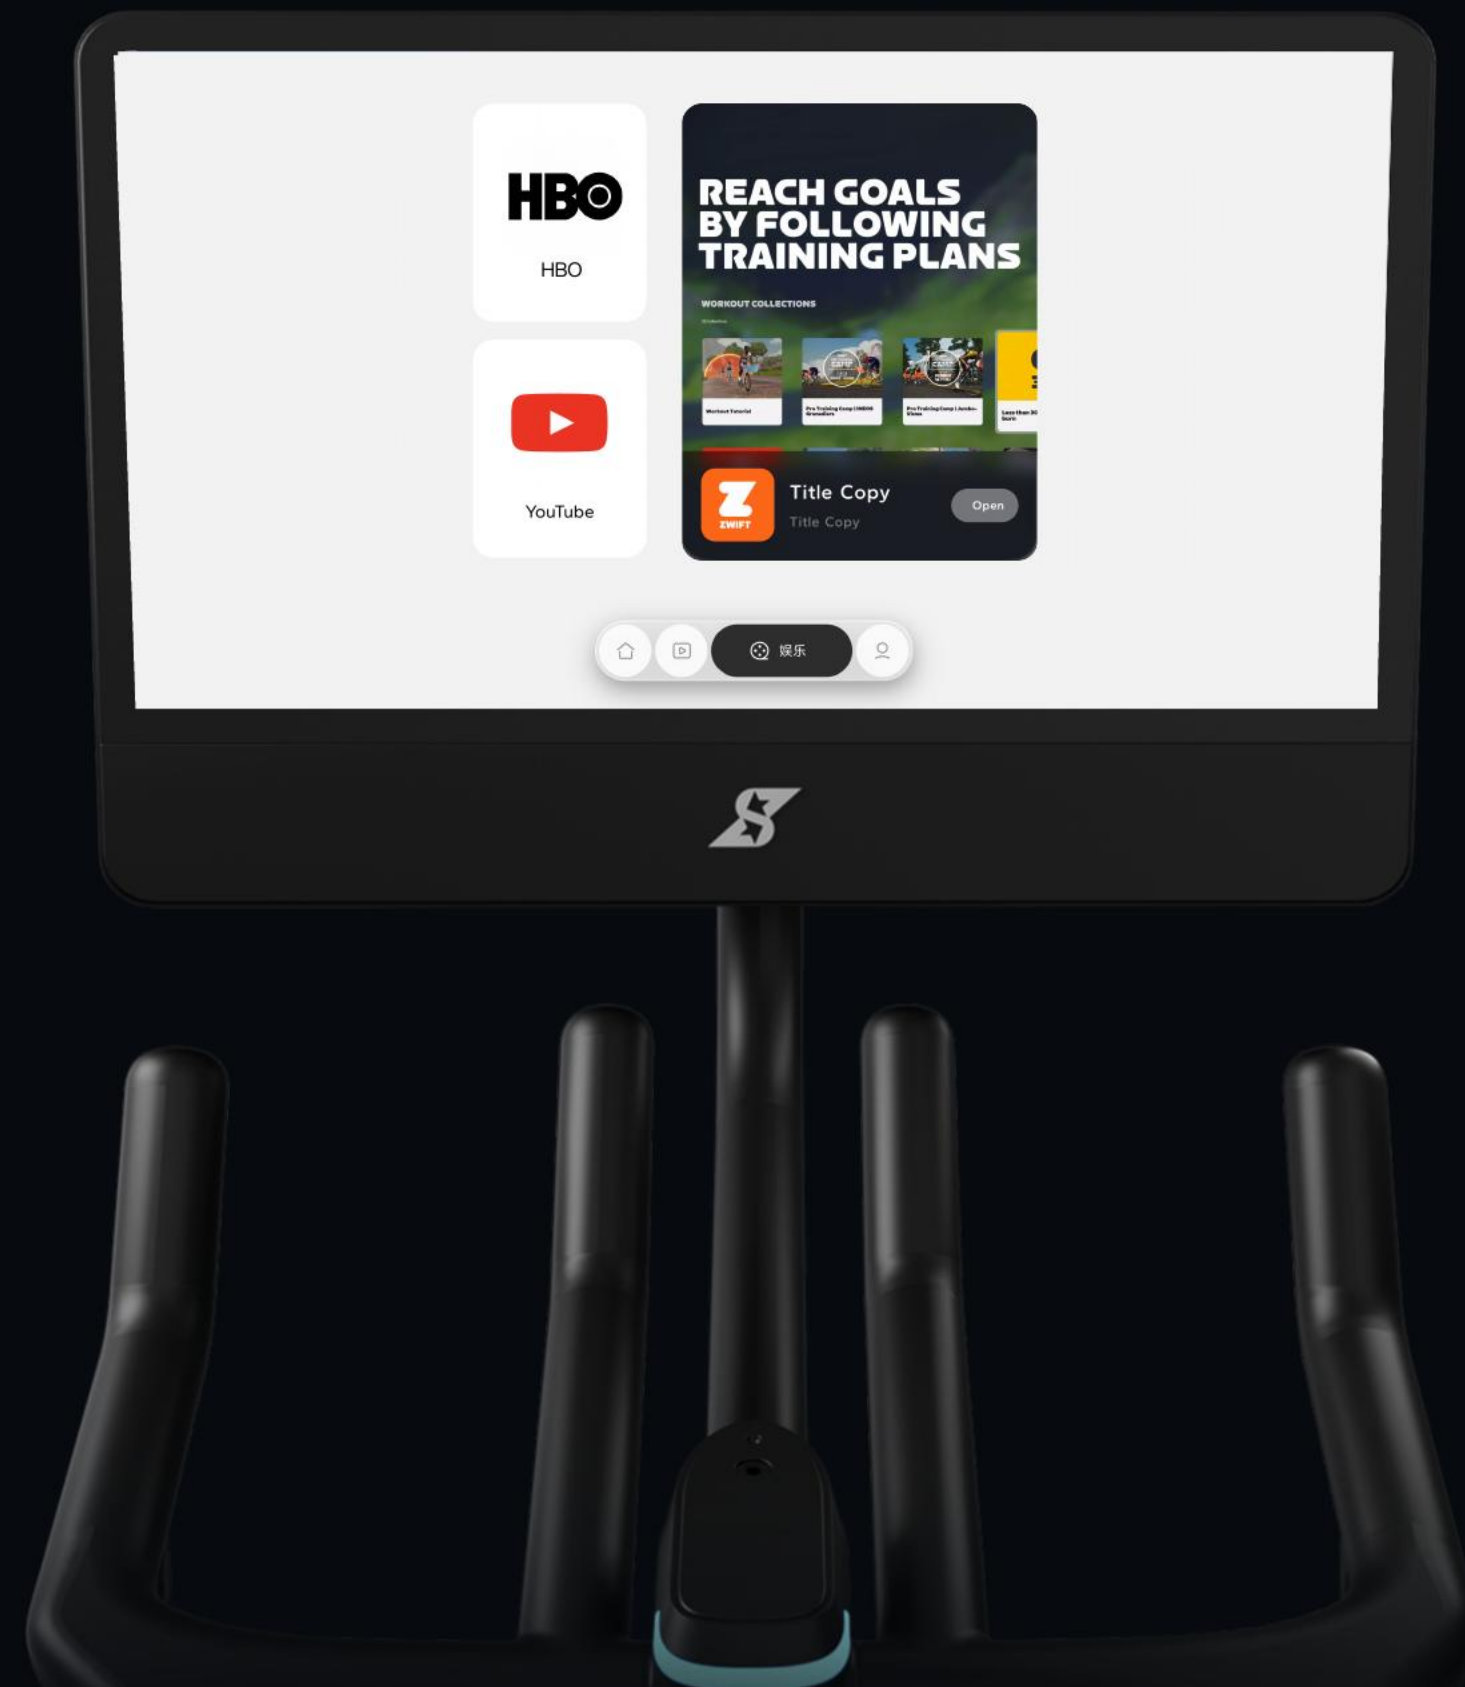

Entertainment-Powered Cycling

Dive into a world where fitness and entertainment collide. VeloNix offers seamless access to streaming platforms like Netflix, Amazon Prime, or any other service on a high-definition screen, while JAMO's superior audio envelops you in sound, enhancing every pedal stroke.