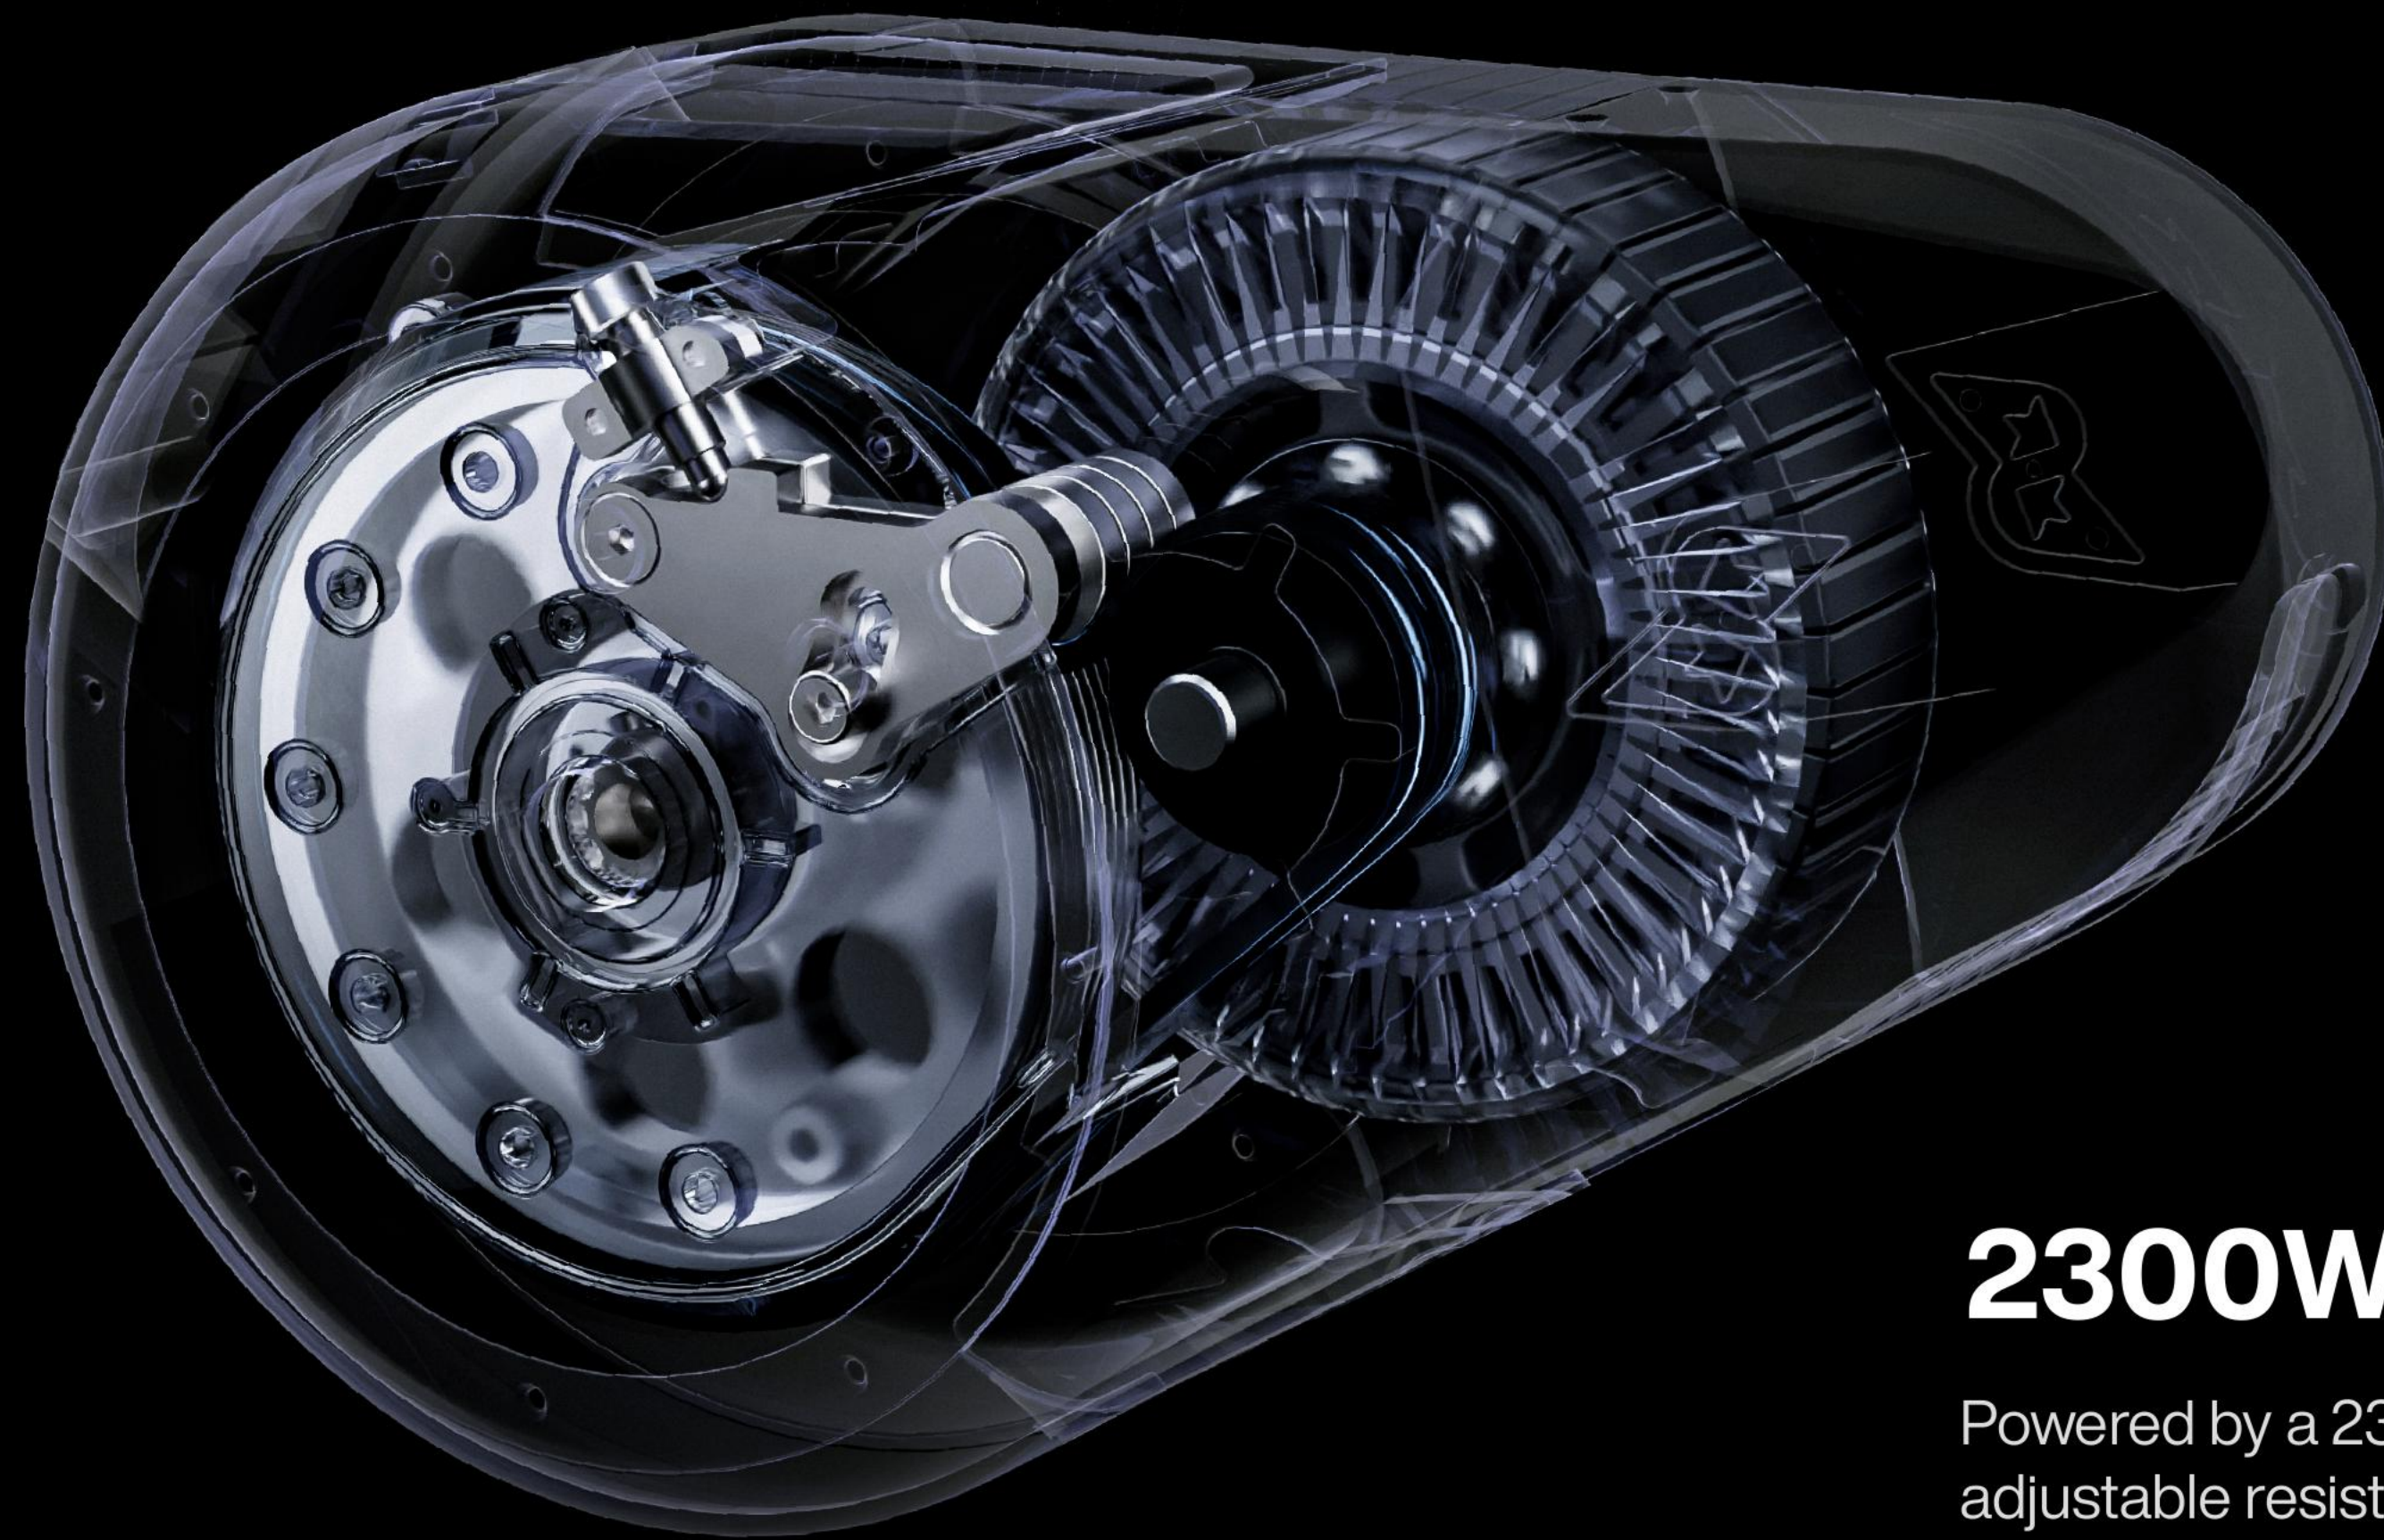

VeloNix

Velo with Next-Generation Intelligent Experience

Ride Like
Never Before.

SPEEDIANCE

2500 Tons
Automotive-grade Integrated Die-casting

Speediance Electric Powertrain
Unmatchable Cycling Experience

0-30°
Adjustable Gradient

Electric Powertrain System

2300W Peak Power

Powered by a 2300W electric powertrain system, VeloNix offers adjustable resistance for all fitness levels. 2300W is equivalent to the peak power output of an elite cyclist during a sprint. This means VeloNix's motor delivers exceptional power, meeting your intense sprint training needs. This electric powertrain system is also durable, and powered by our algorithm, delivering more scientific, accurate, and reliable data insights.

The Most Authentic Resistance

VeloNix's Electric Powertrain System offers a seamless resistance-changing experience like never before. It provides an impressive 30-degree gradient adjustment, allowing you to tackle virtual hills and terrains with ease. Plus, its advanced gear shifter simulates the feel of Shimano or SRAM systems, giving you authentic and intuitive control over your ride. Elevate your cycling experience with the perfect blend of innovation and realism.