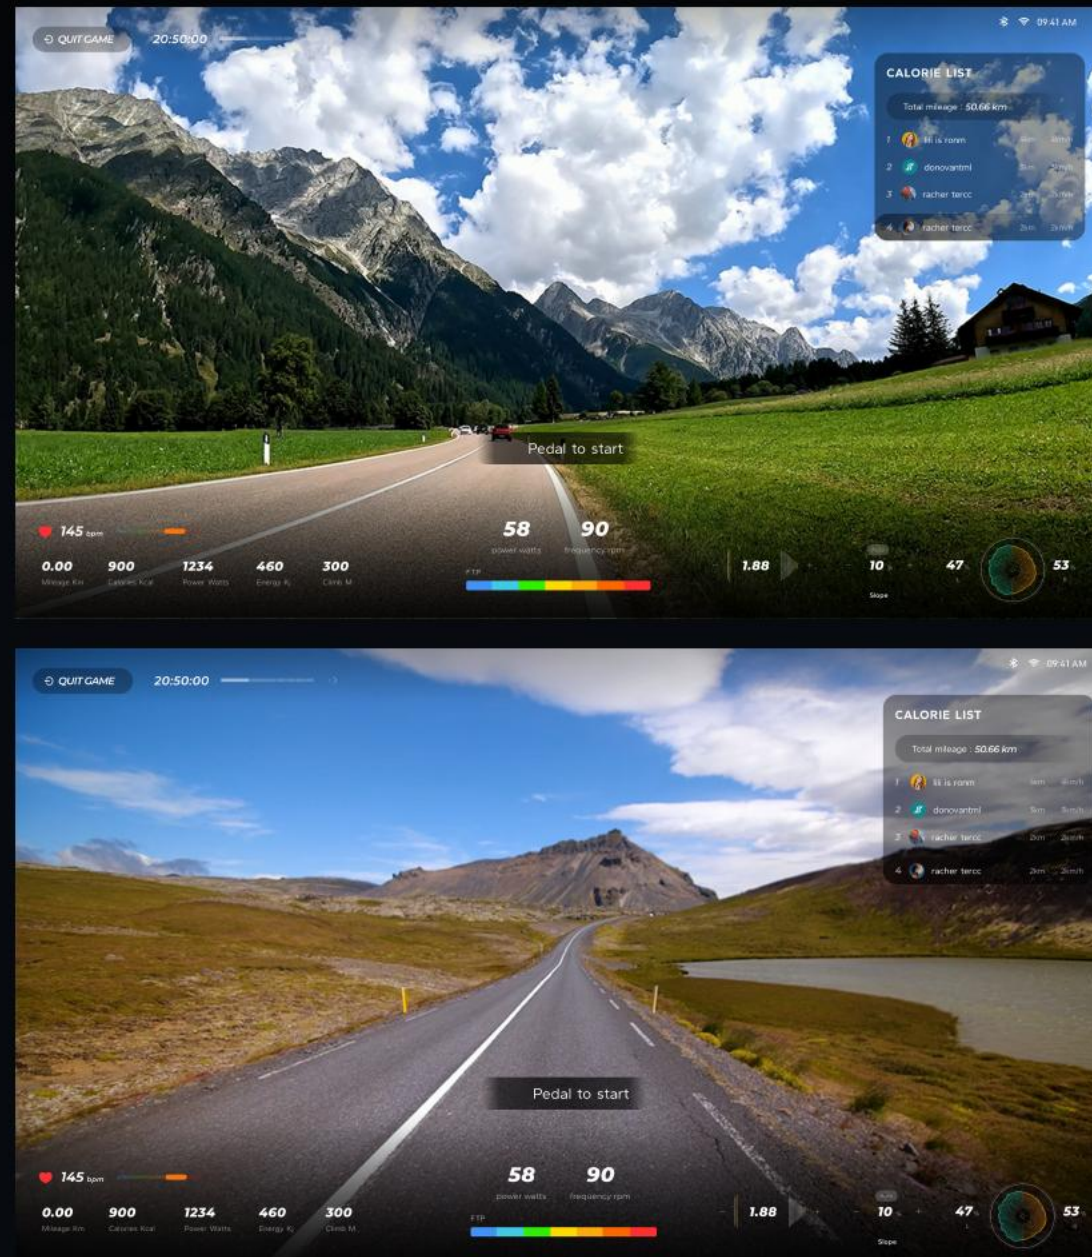

Classes and Workouts

— Accessible to Everyone, Everywhere

Coach-led classes designed for all fitness levels, from beginners to pros.

Explore scenic workouts that transport you to stunning locations, from the breathtaking coasts to the magnificent cliffs.