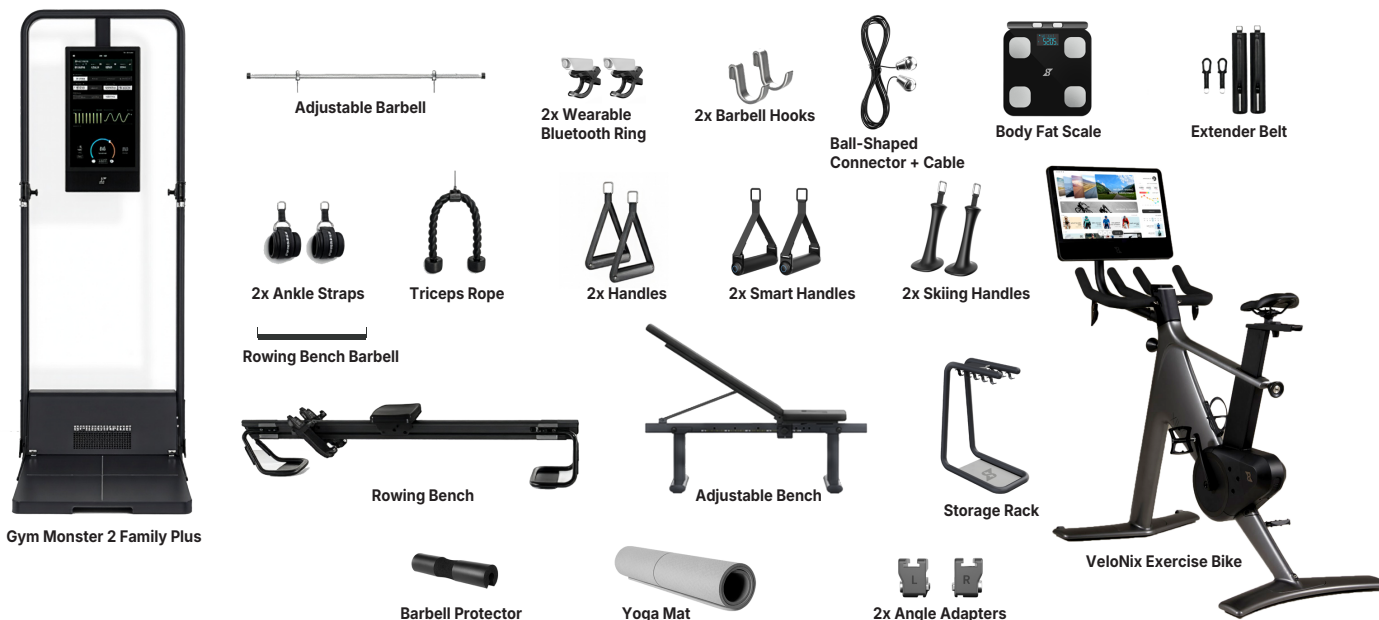

Speediance - VeloNix

All of this is included:

Gym Monster 2 Family Plus
VeloNix Exercise Bike
Adjustable Barbell
Extender Belt
Rowing Bench Barbell

2x Wearable Bluetooth Ring
2x Barbell Hooks
Body fat scale
2x Skiing Handles
Ball-shaped Connector + Cable

Storage Rack
2x Handles
Adjustable Bench
Barbell Protector
2x Ankle Straps

2x Angle Adapters
Triceps Rope
Yoga Mat
Rowing Bench
2x Smart Handles

Smart corporate gym – maximum effect, minimal effort

Everything you need. One solution.